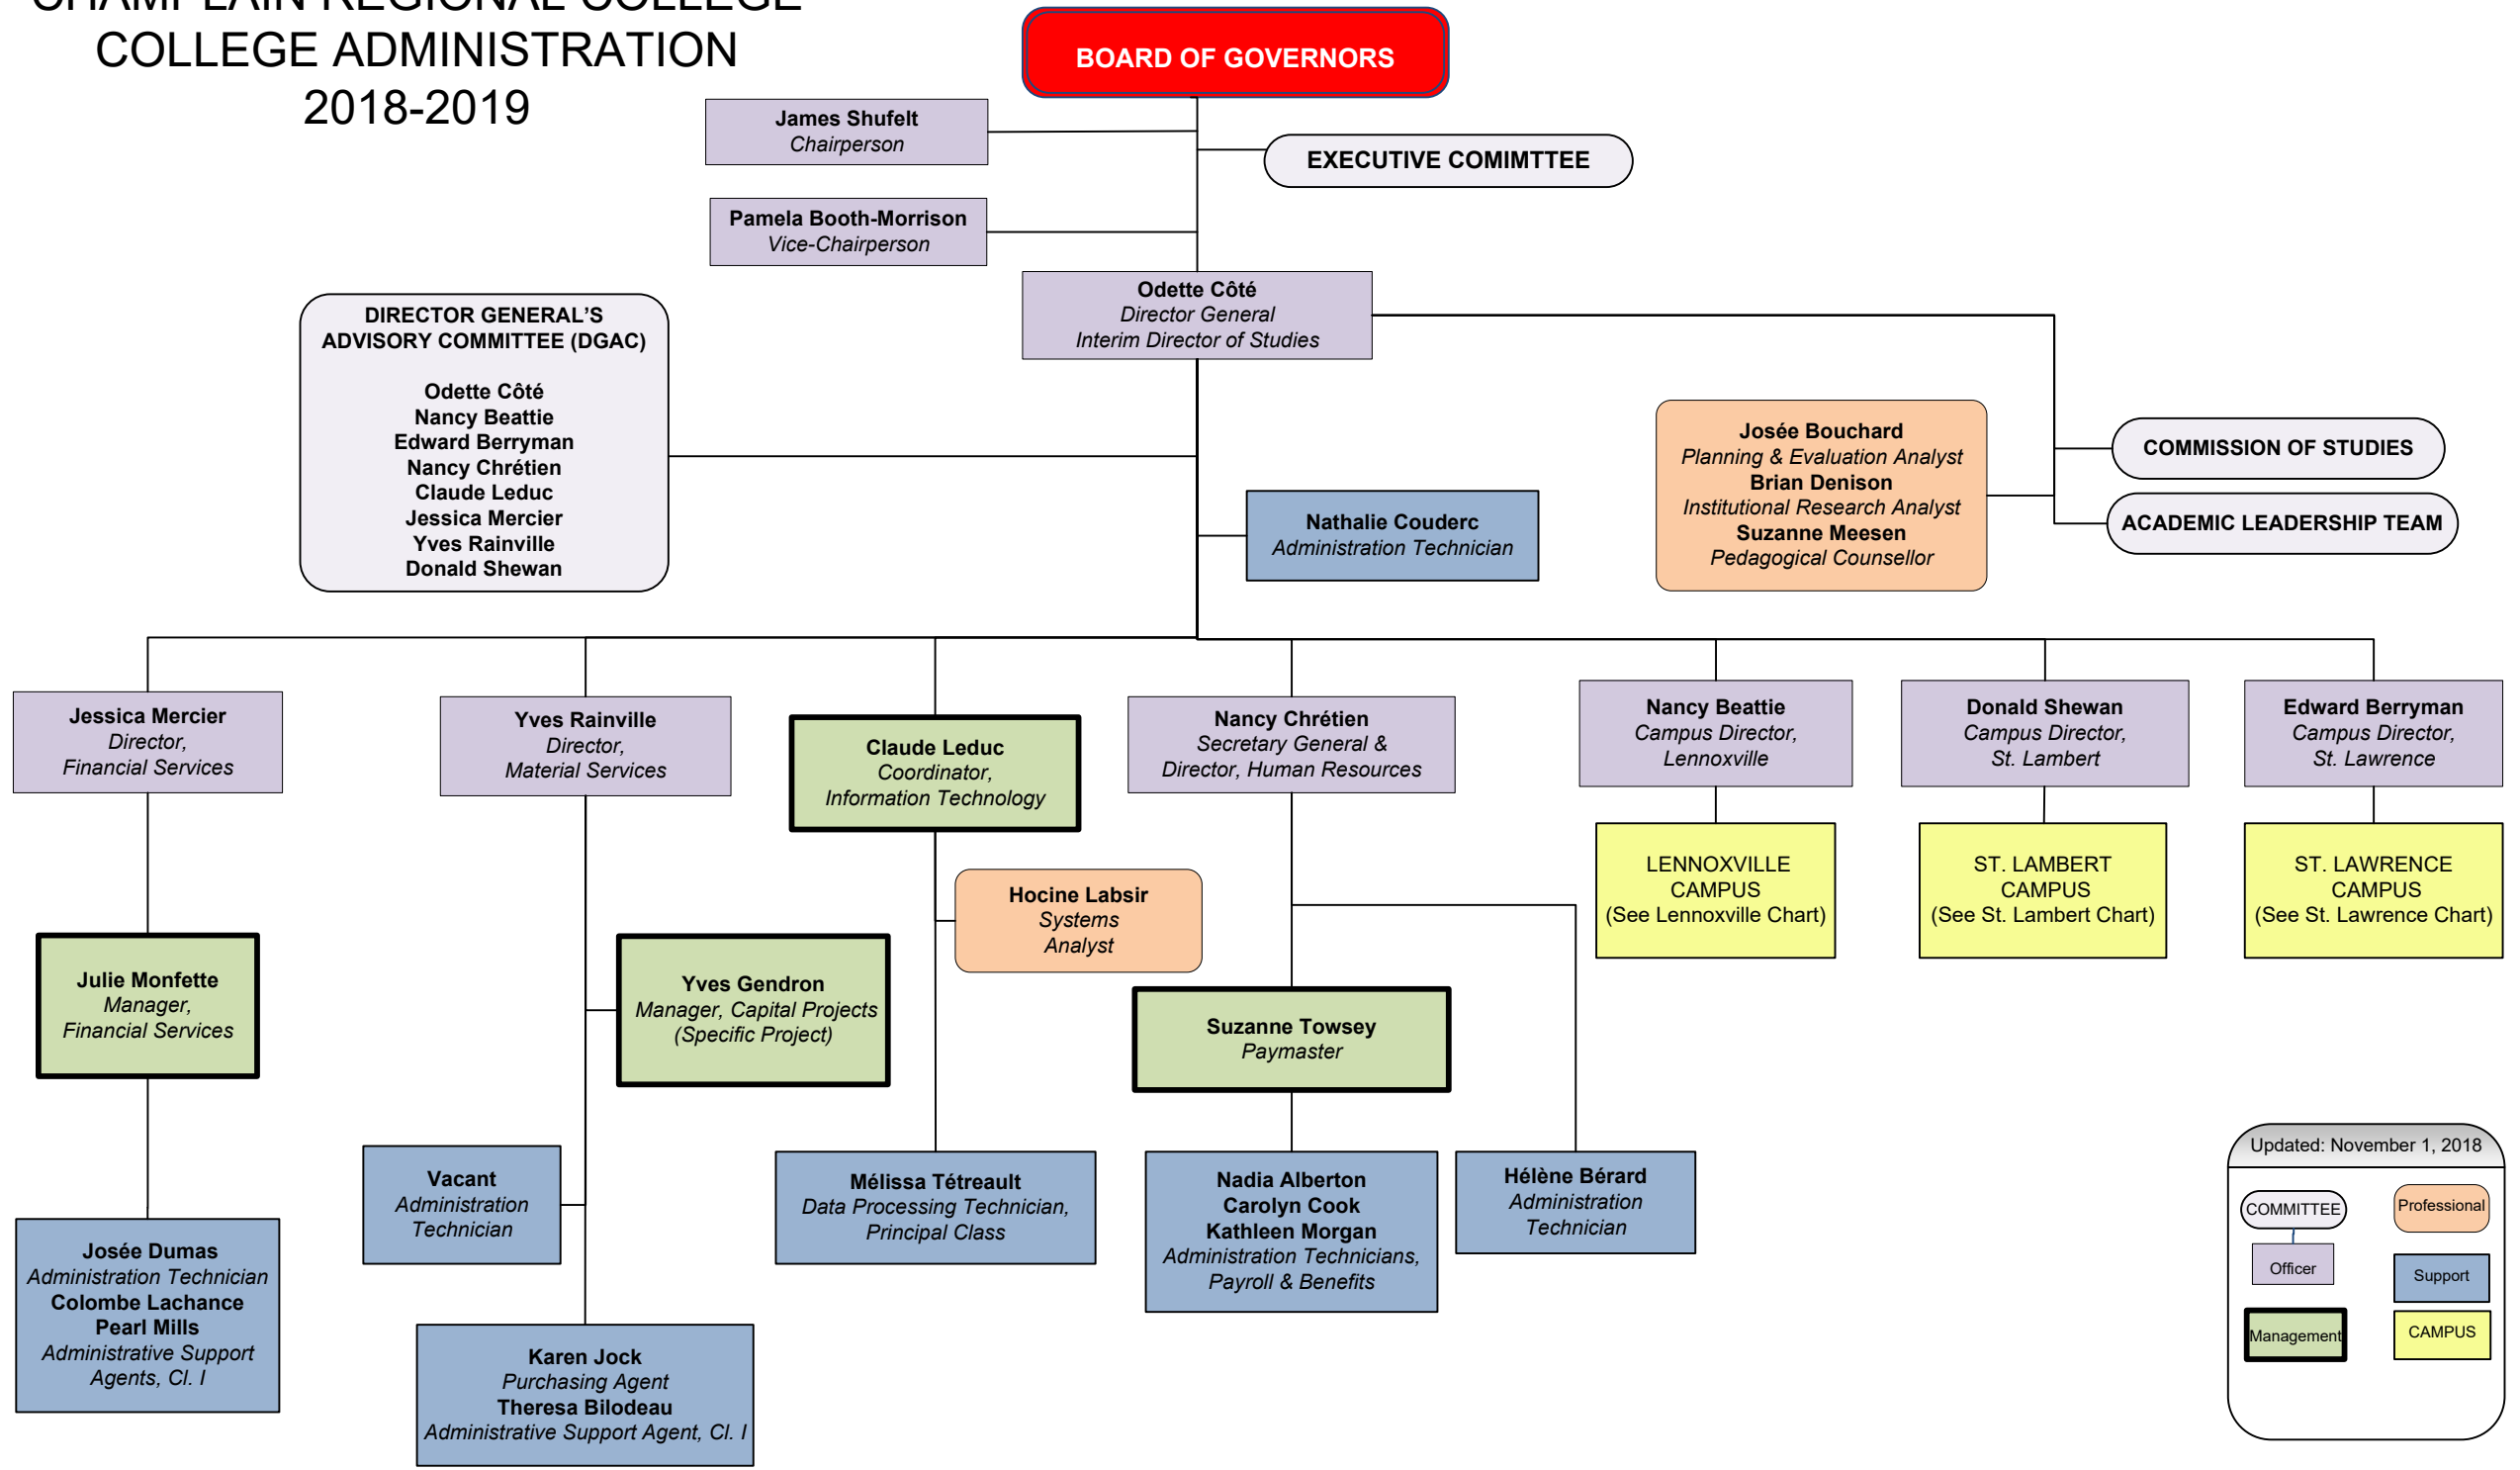

CHAMPLAIN REGIONAL COLLEGE COLLEGE ADMINISTRATION 2018-2019

Updated: November 1, 2018

COMMITTEE	Professional
Officer	Support
Management	CAMPUS