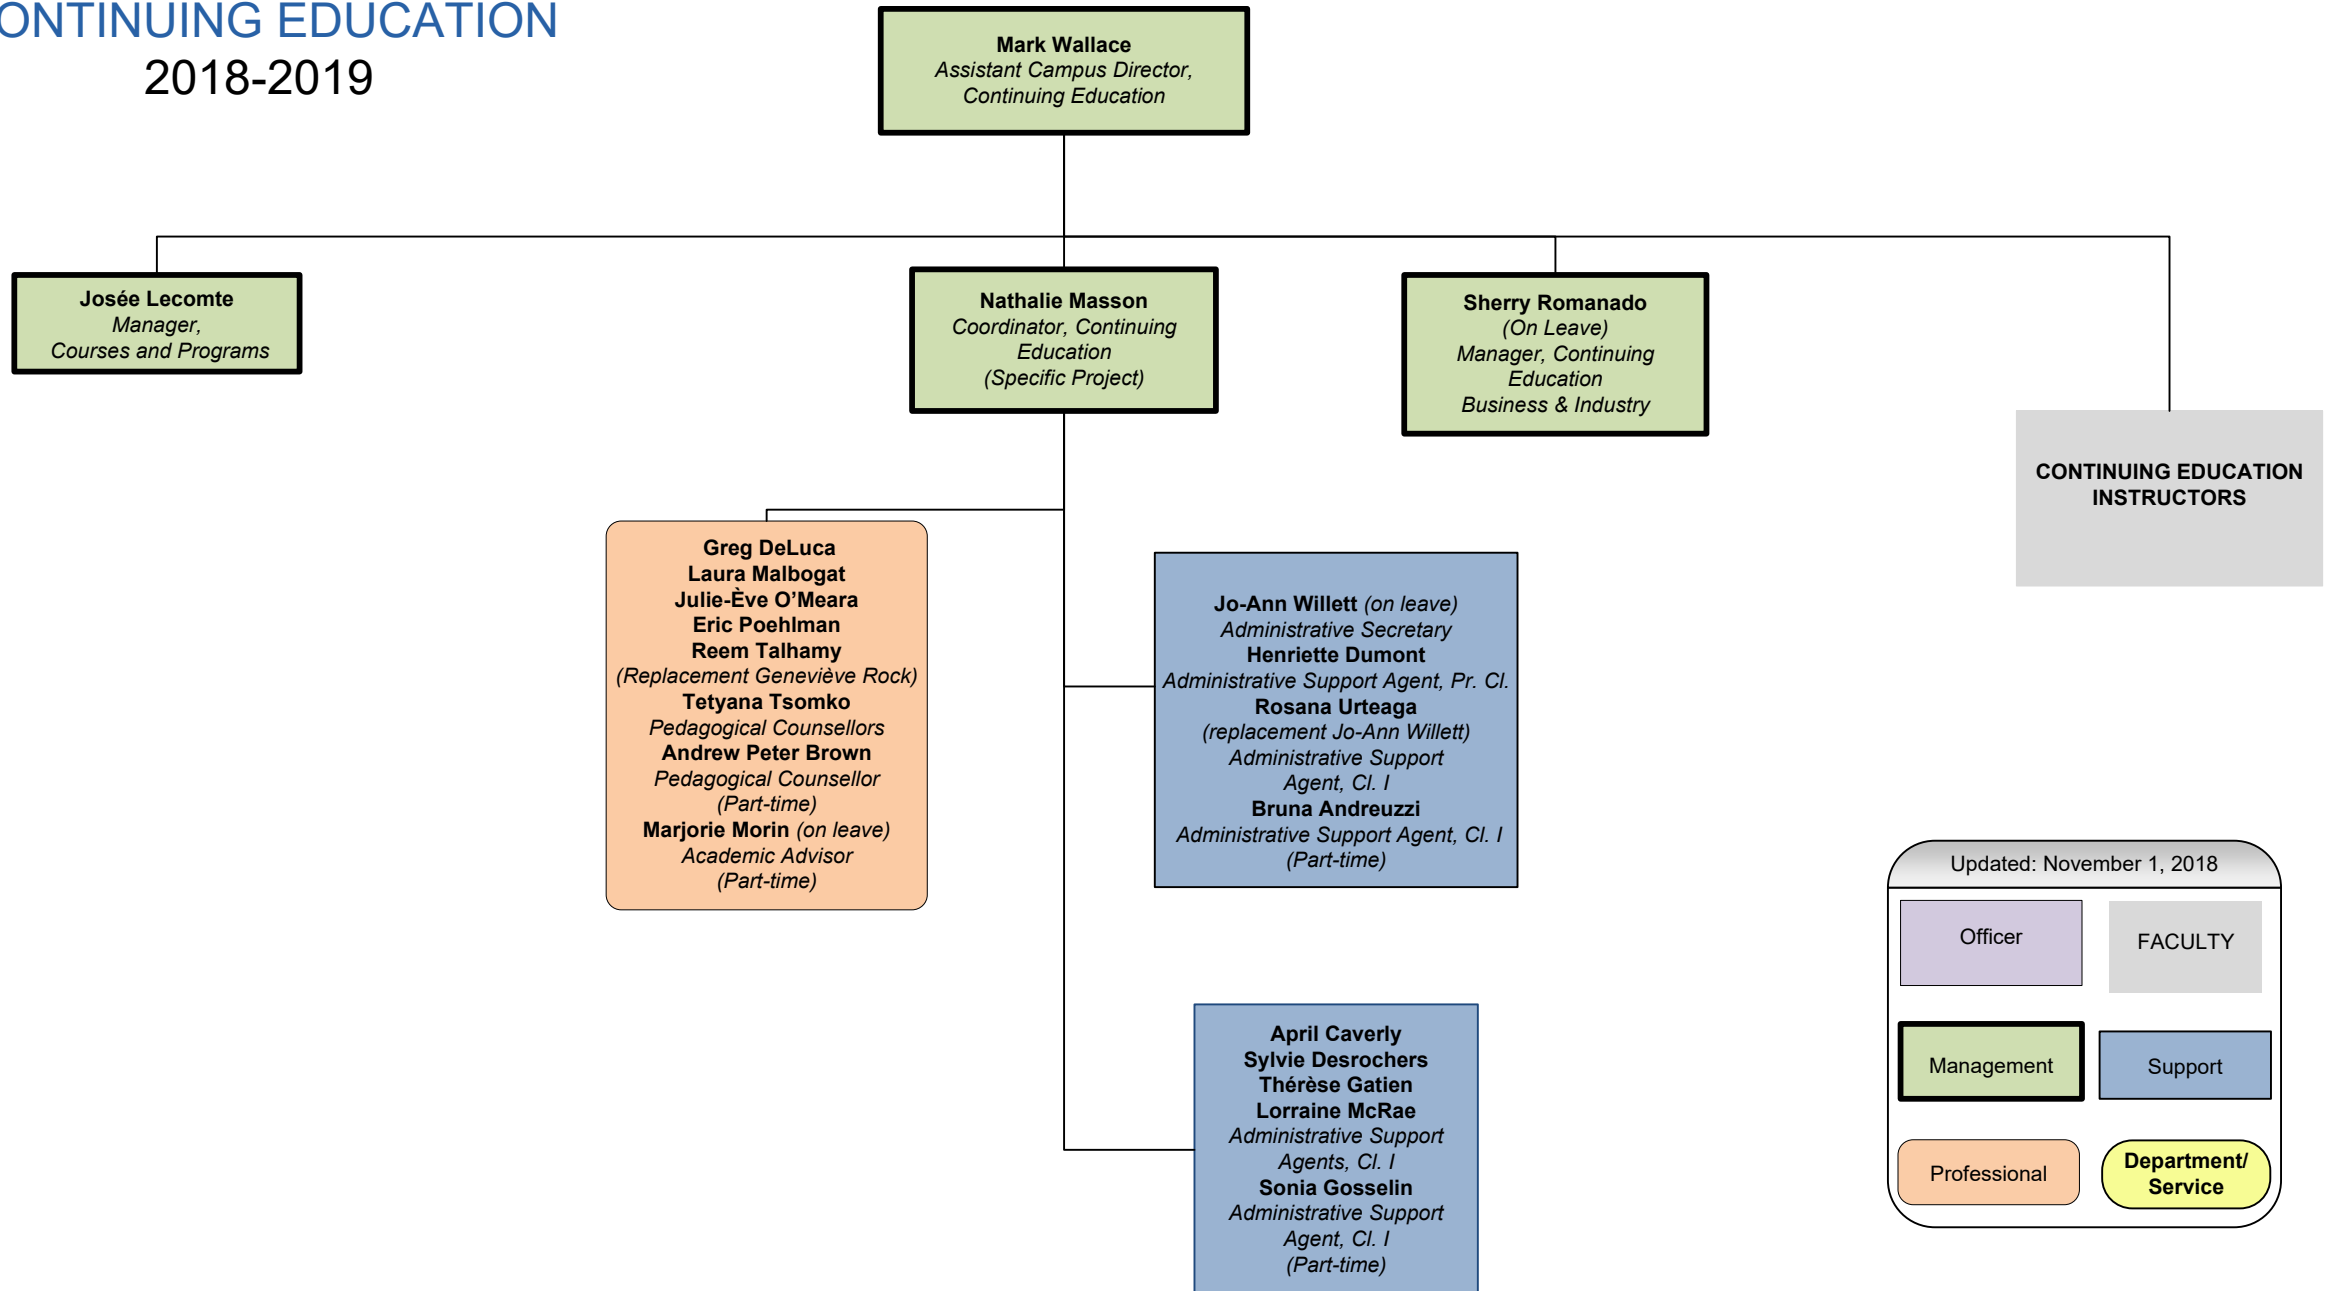

CHAMPLAIN REGIONAL COLLEGE ST. LAMBERT CAMPUS 2018-2019

Updated: November 1, 2018

Officer FACULTY

Management Support

Professional DEPARTMENT/SERVICE

CHAMPLAIN REGIONAL COLLEGE
 ST. LAMBERT CAMPUS
 CONTINUING EDUCATION
 2018-2019

Updated: November 1, 2018

Officer	FACULTY
Management	Support
Professional	Department/ Service