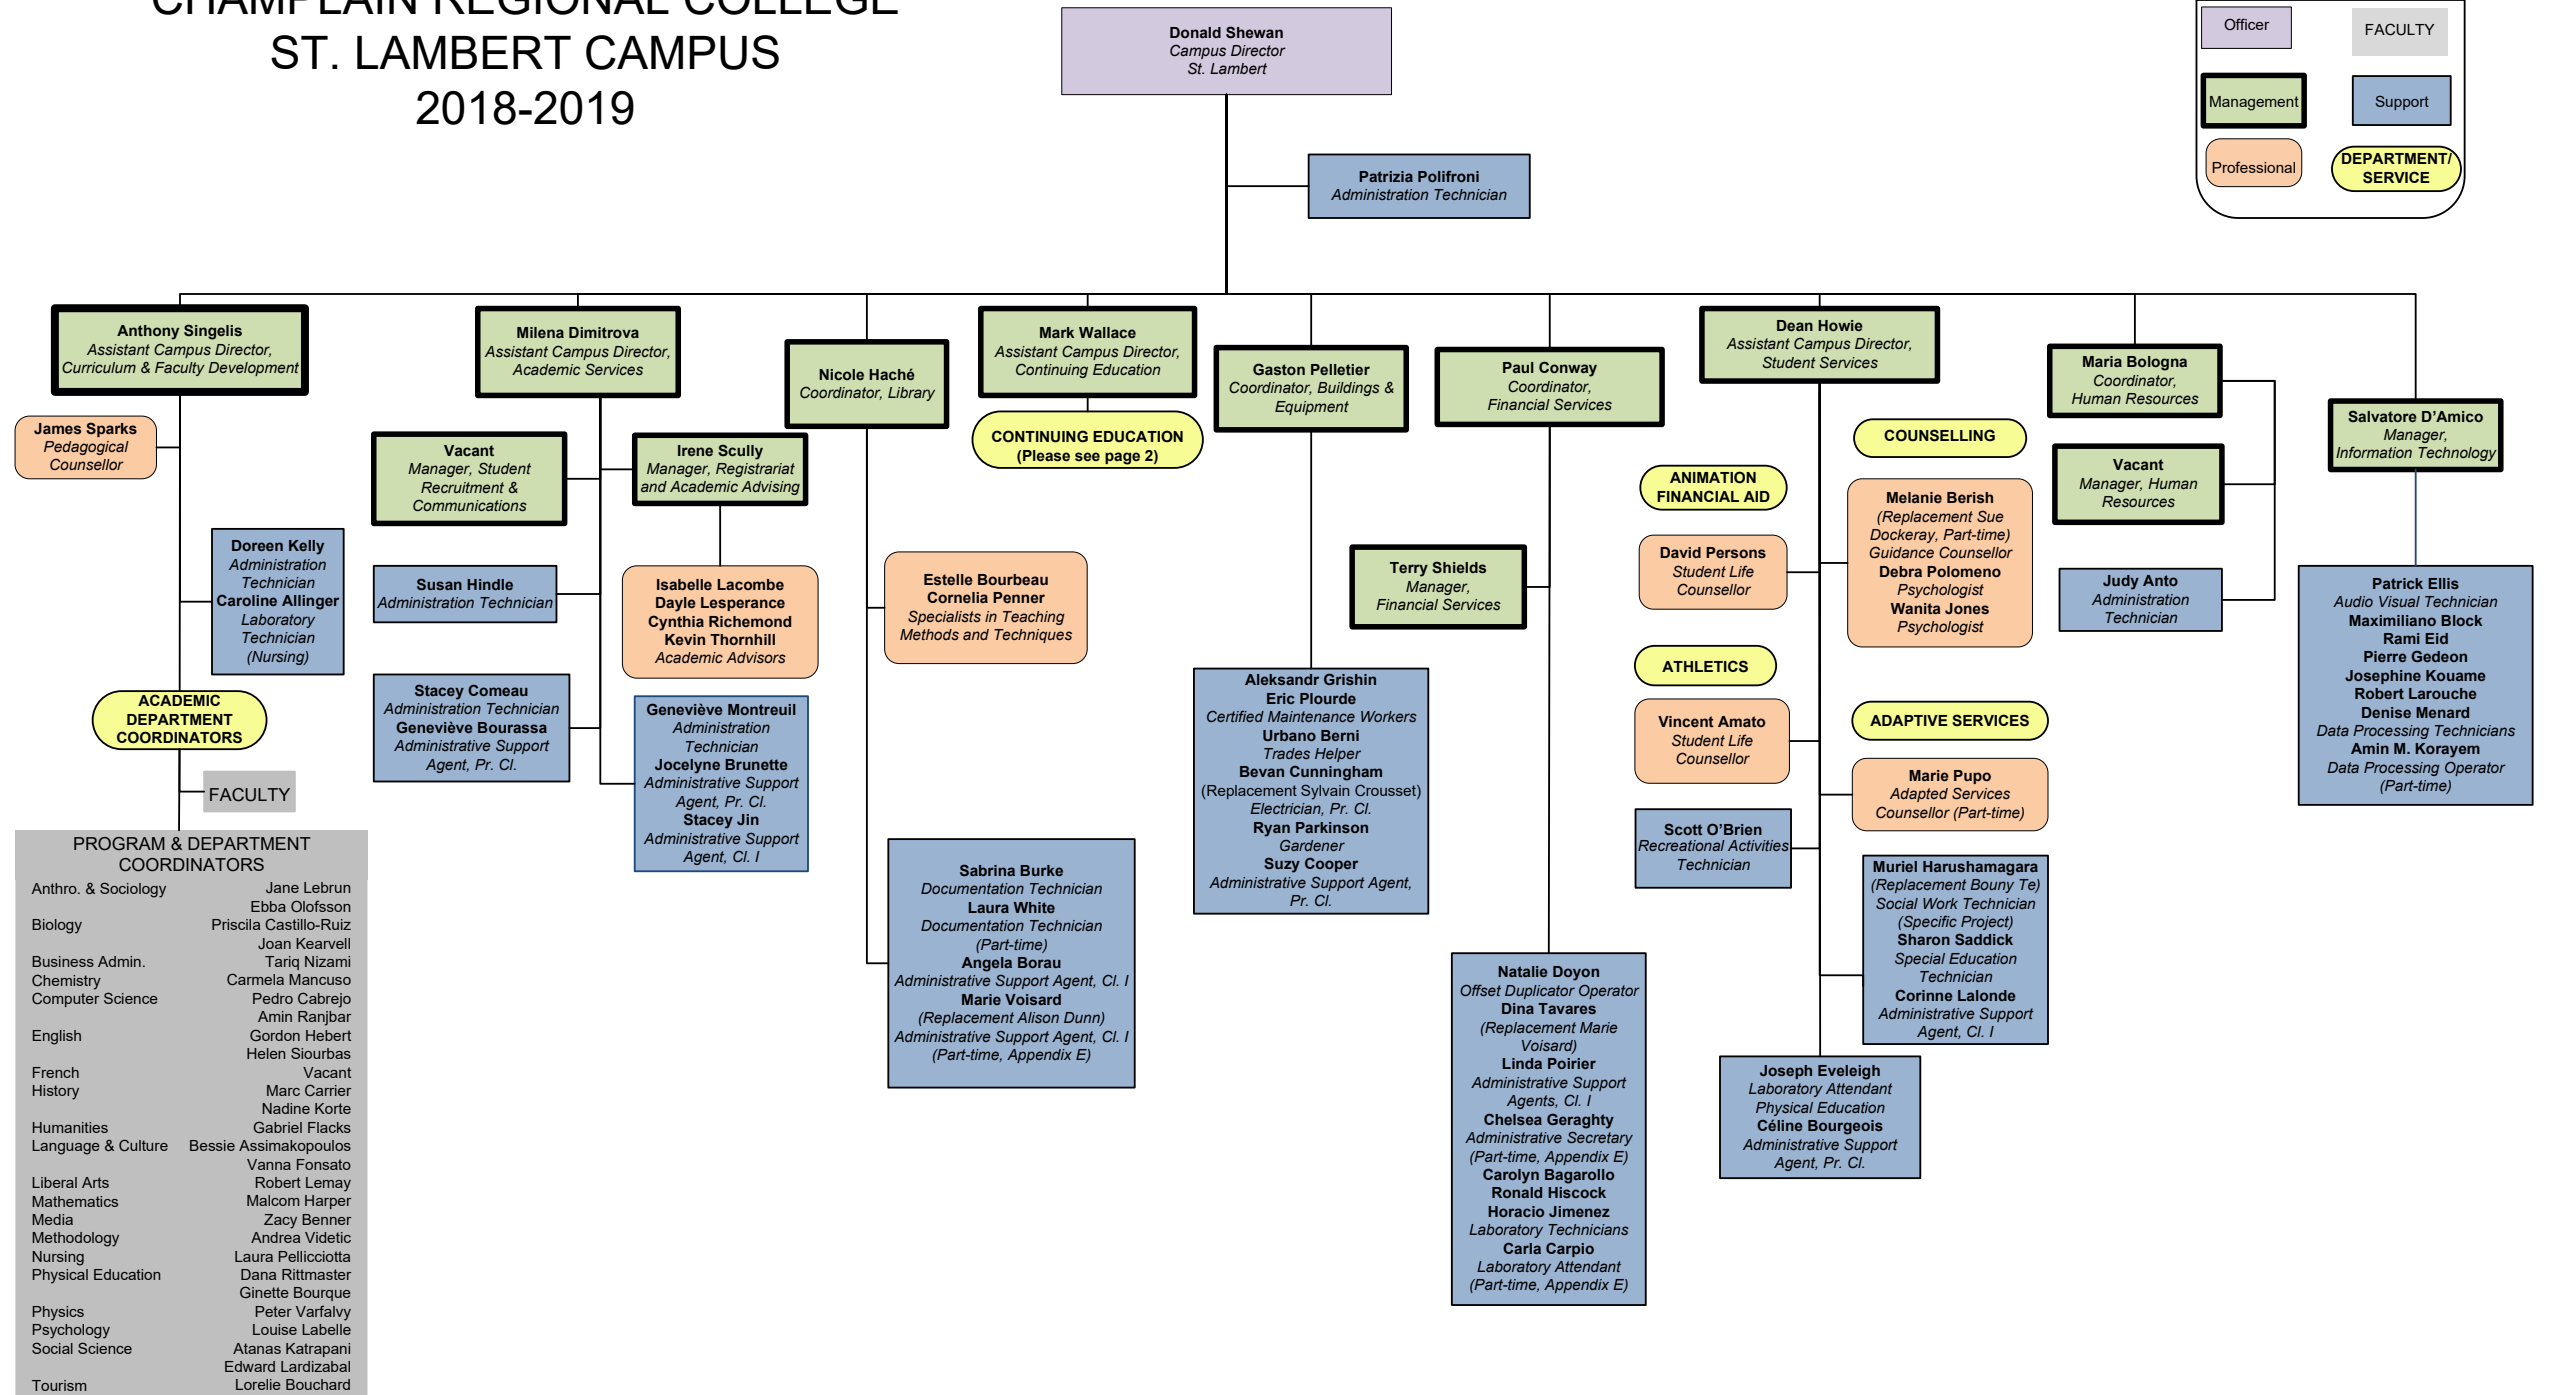

CHAMPLAIN REGIONAL COLLEGE ST. LAMBERT CAMPUS 2018-2019

Updated: November 1, 2018

Officer FACULTY

Management Support

Professional DEPARTMENT/SERVICE

CHAMPLAIN REGIONAL COLLEGE
 ST. LAMBERT CAMPUS
 CONTINUING EDUCATION
 2018-2019

Updated: November 1, 2018

Officer	FACULTY
Management	Support
Professional	Department/ Service