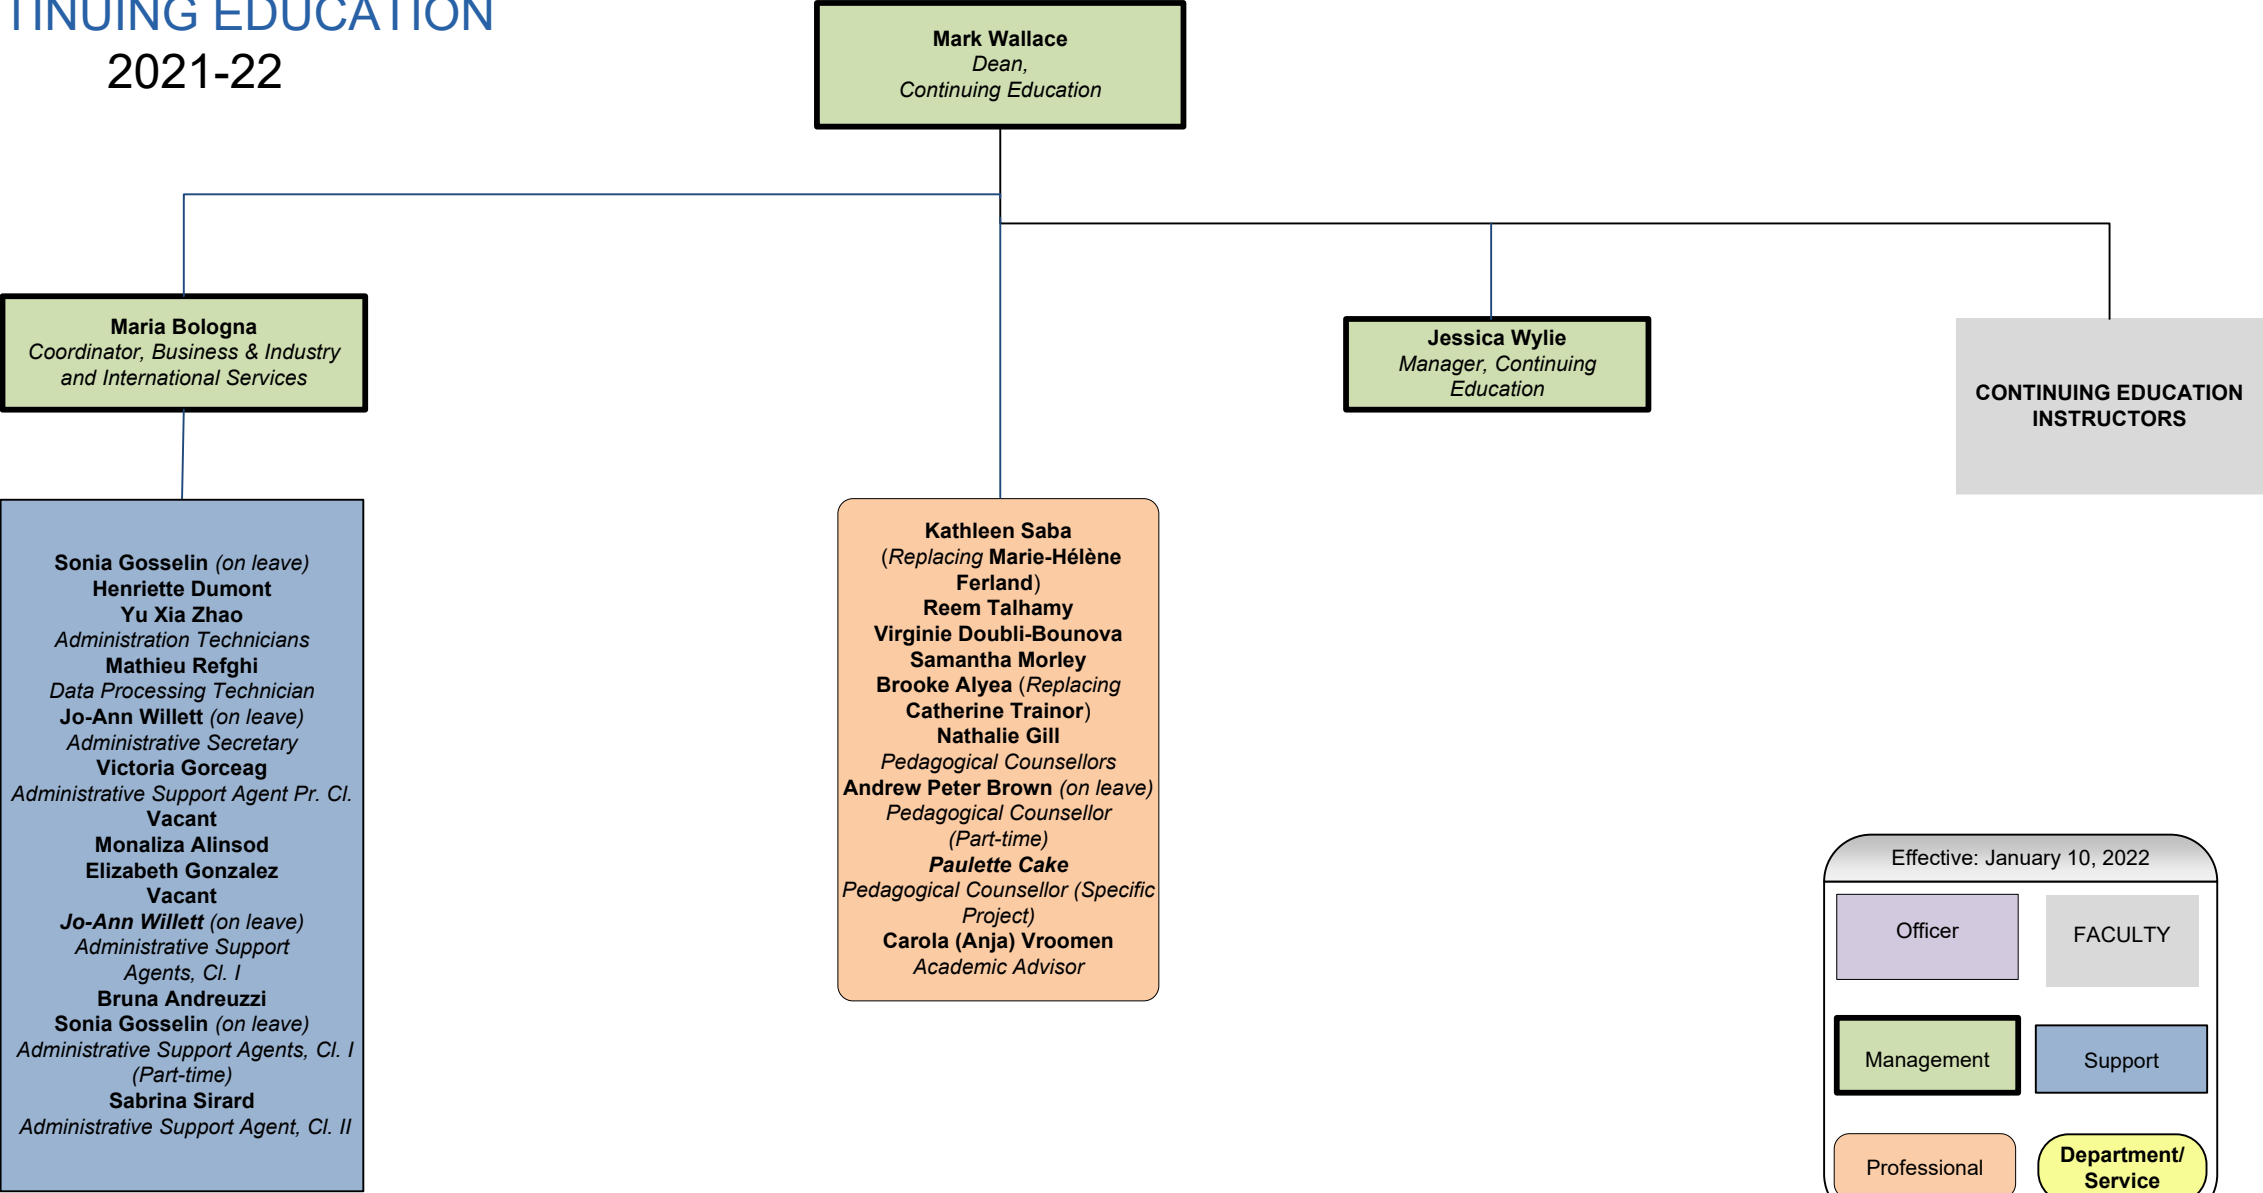

CHAMPLAIN COLLEGE SAINT-LAMBERT CONTINUING EDUCATION 2021-22

Effective: January 10, 2022

Officer	FACULTY
Management	Support
Professional	Department/ Service