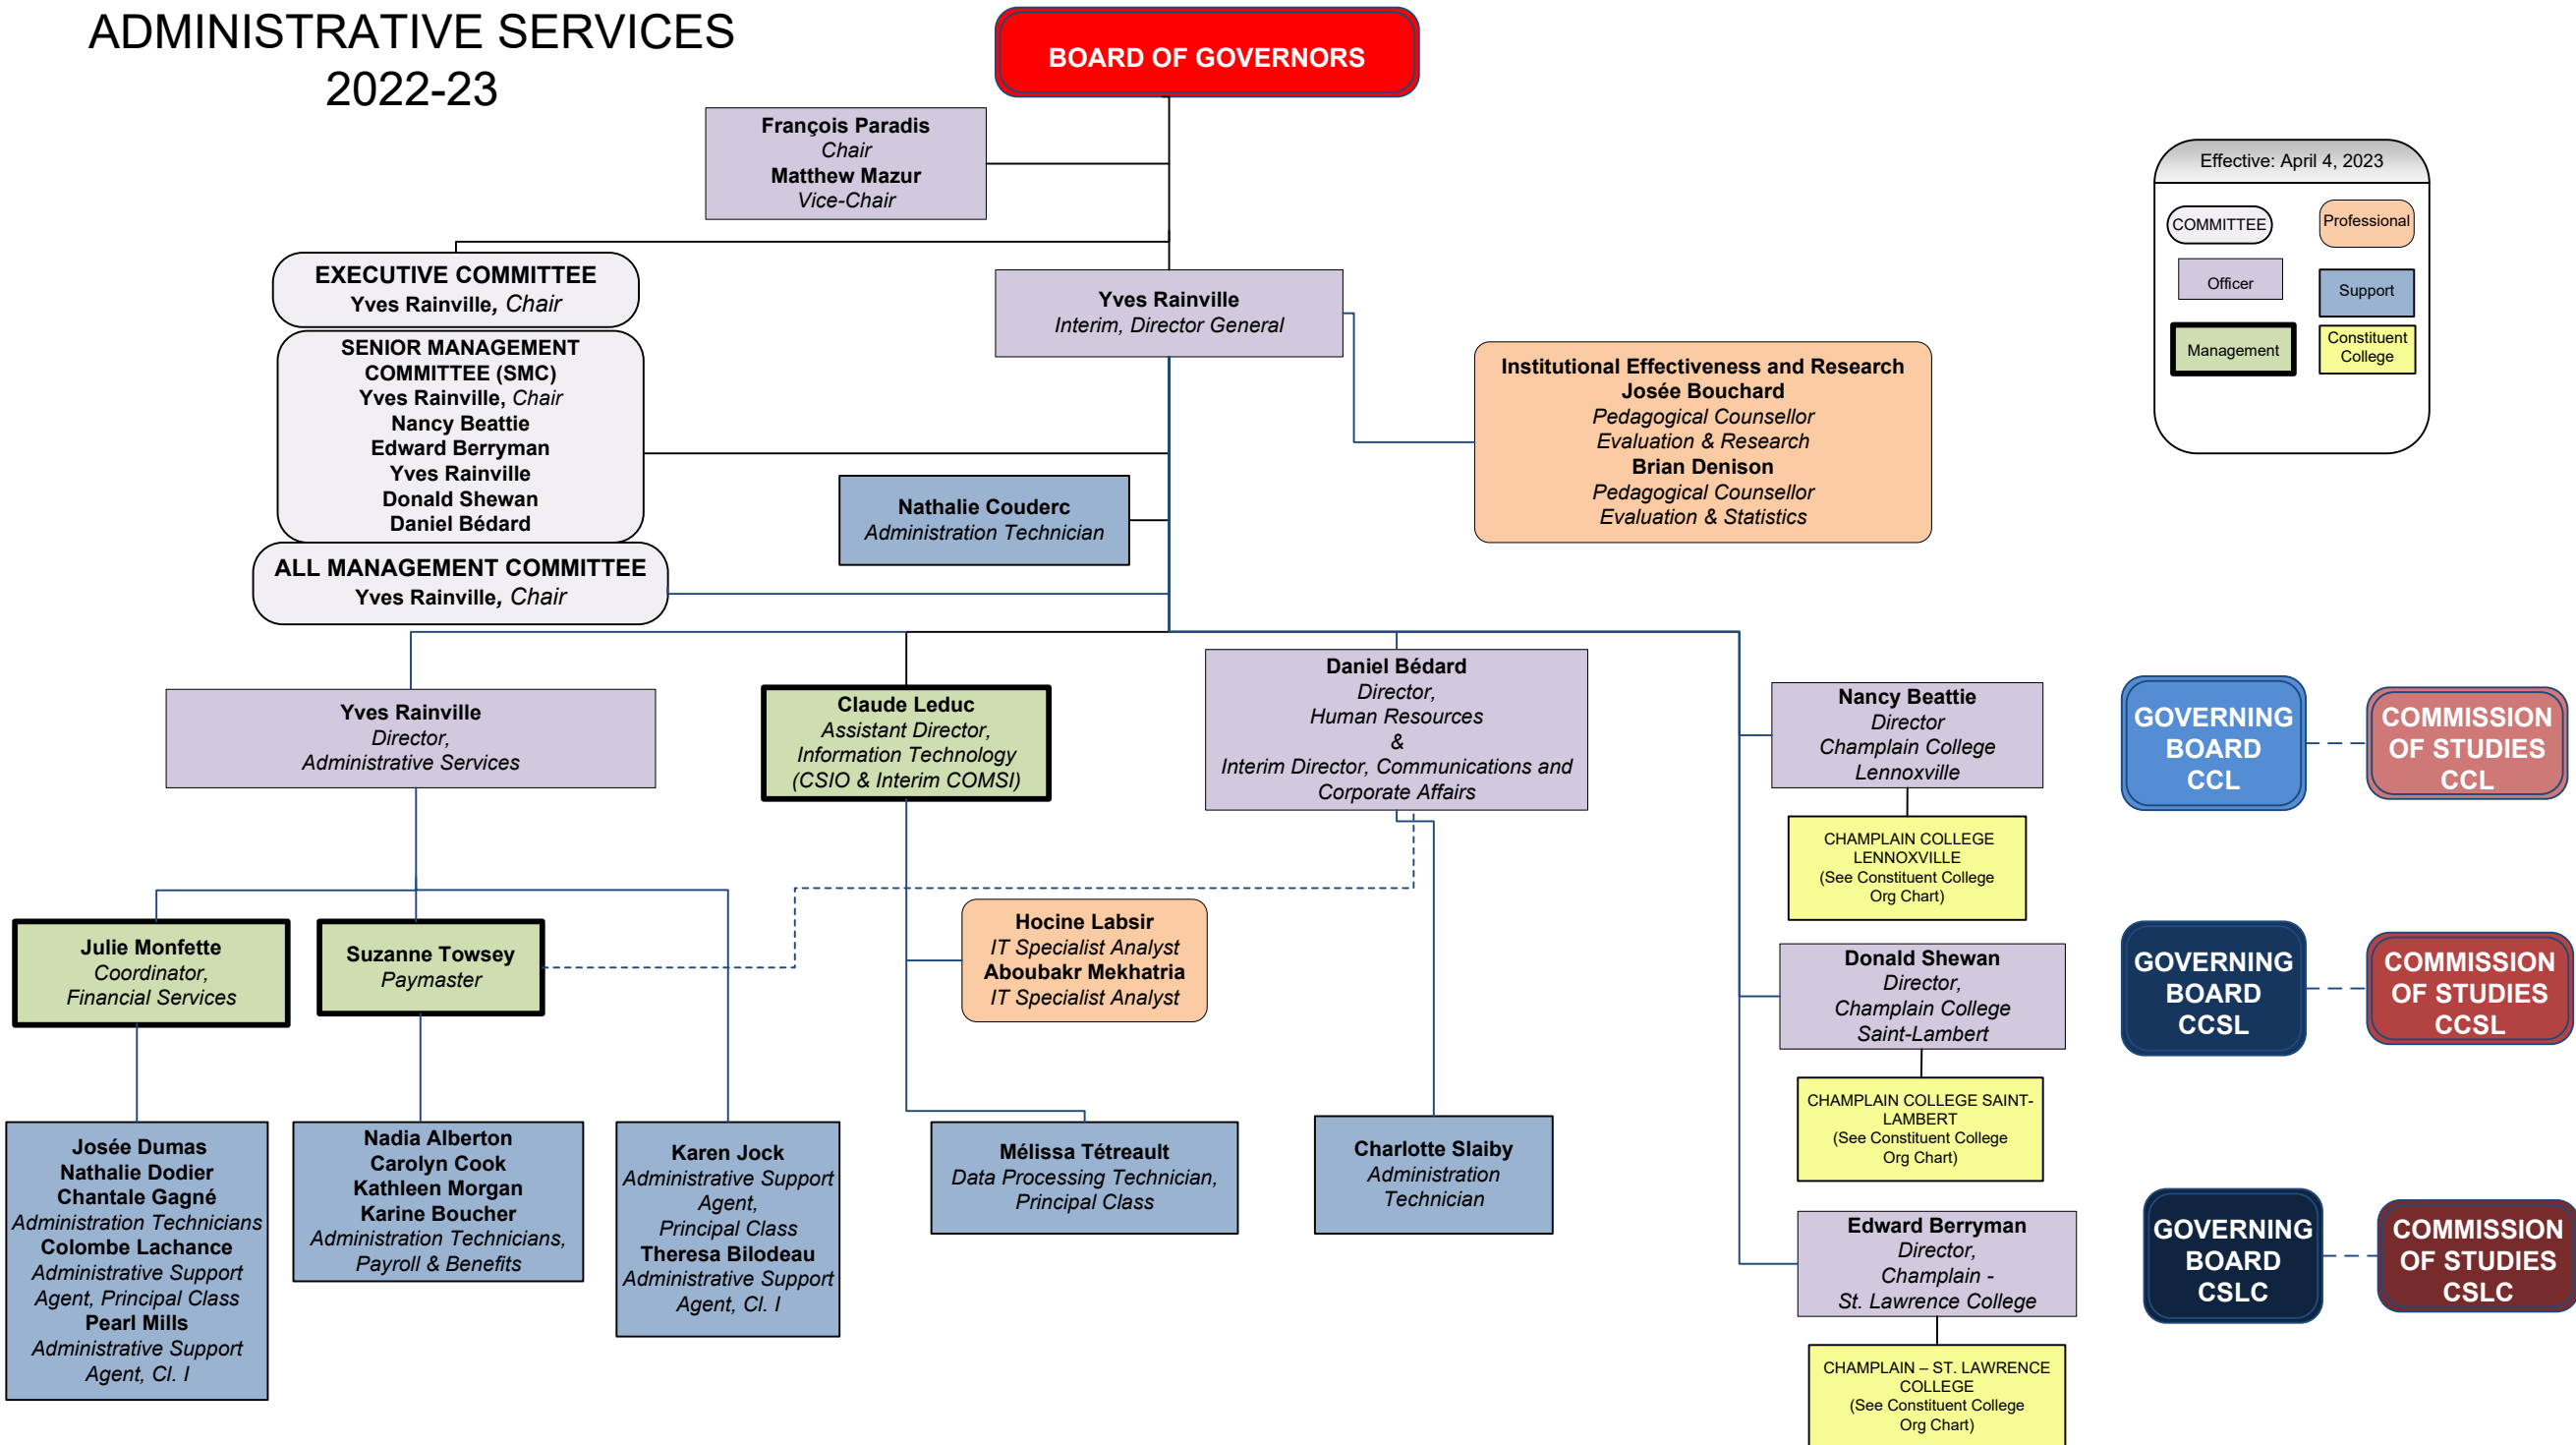

CHAMPLAIN REGIONAL COLLEGE ADMINISTRATIVE SERVICES 2022-23

Effective: April 4, 2023

COMMITTEE	Professional
Officer	Support
Management	Constituent College

GOVERNING BOARD CCL

COMMISSION OF STUDIES CCL

GOVERNING BOARD CCSL

COMMISSION OF STUDIES CCSL

GOVERNING BOARD CSLC

COMMISSION OF STUDIES CSLC